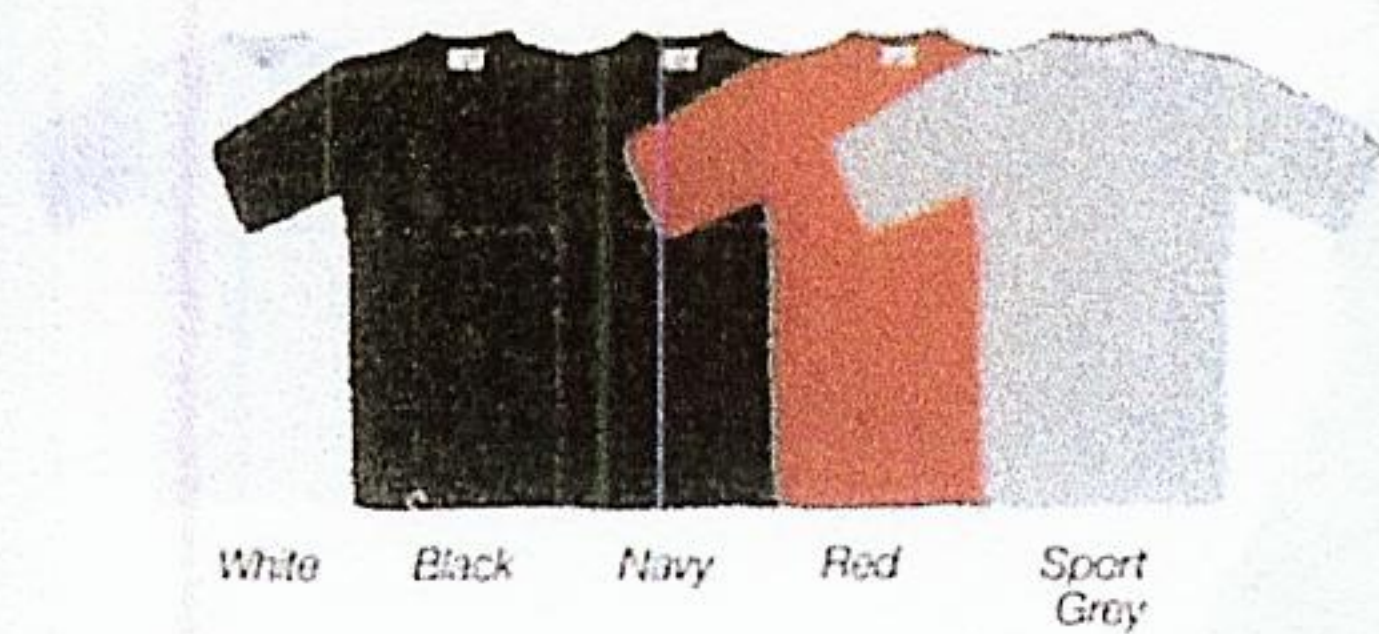

Størrelser

XS-XXL: White, Black, Navy, Red, Sorbet, Sport Grey, Diva, Orange, Brown, Kelly Green, Purple, Swimming Pool, Royal

Denne bluse er figursyet så det kan anbefales at Herre modell anvendes.