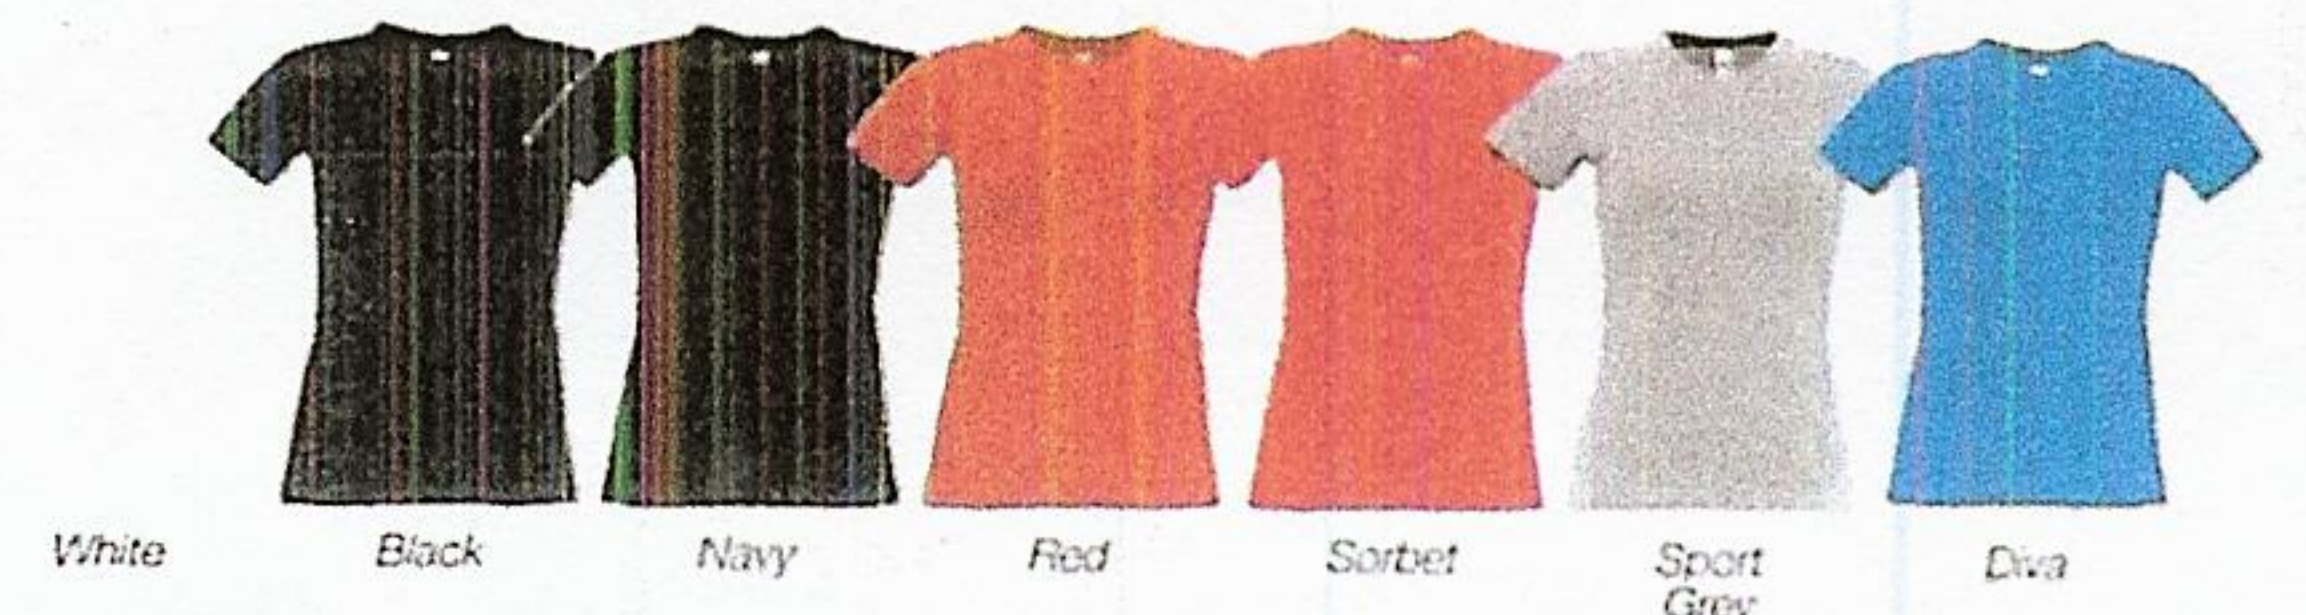

Størrelser

XS-XXL: White, Black, Navy, Red, Sorbet, Sport Grey, Diva, Orange, Brown, Kelly Green, Purple, Swimming Pool, Royal

Denne bluse er figursyet så det kan anbefales at Herre modell anvendes.