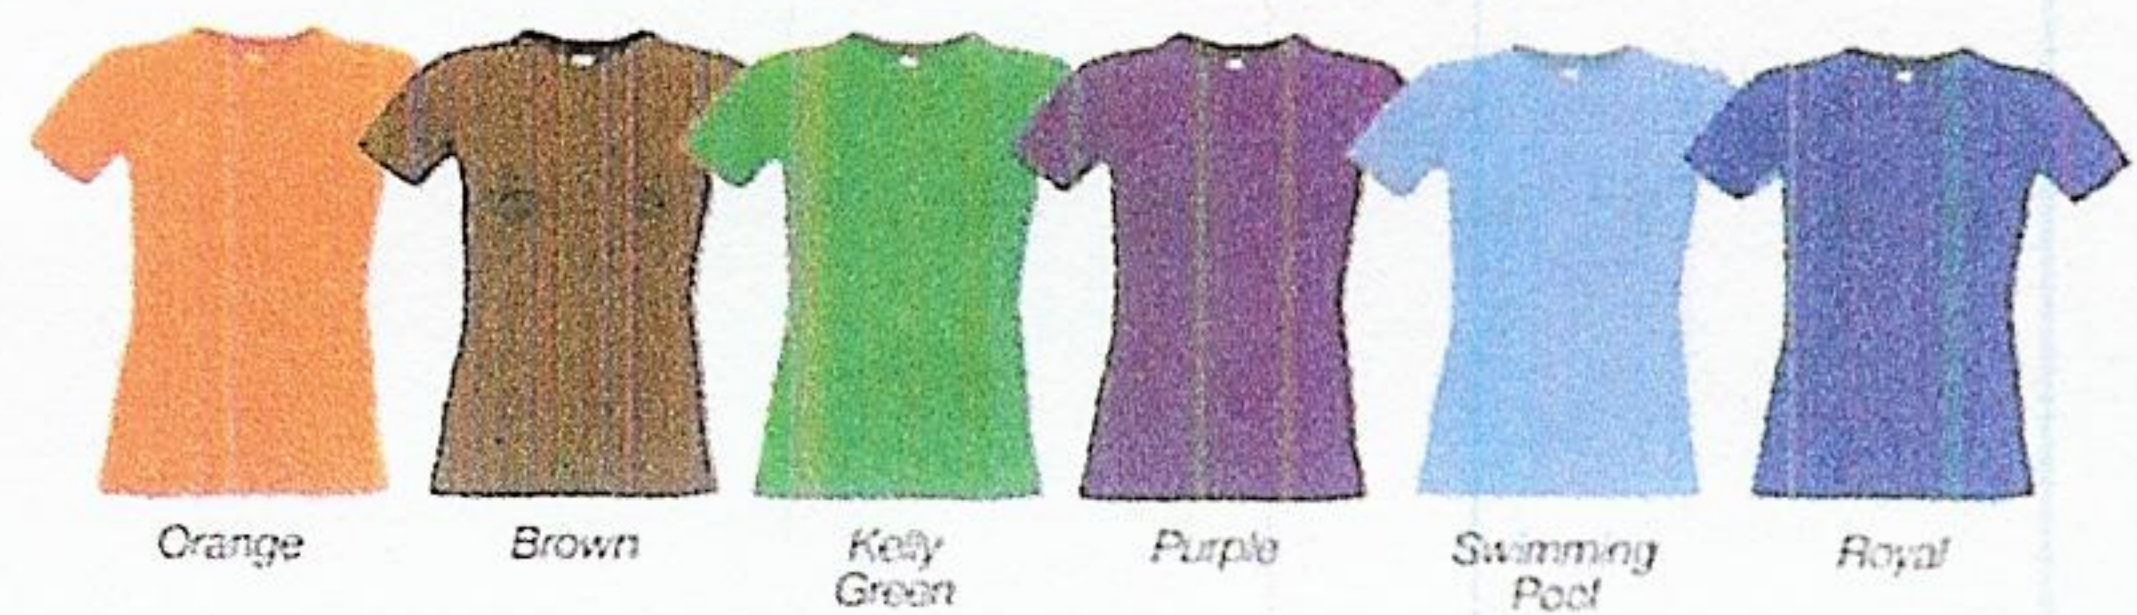

Størrelser

XS-XXL: White, Black, Navy, Red, Sorbet, Sport Grey, Diva, Orange, Brown, Kelly Green, Purple, Swimming Pool, Royal

Denne bluse er figursyet så det kan anbefales at Herre modell anvendes.